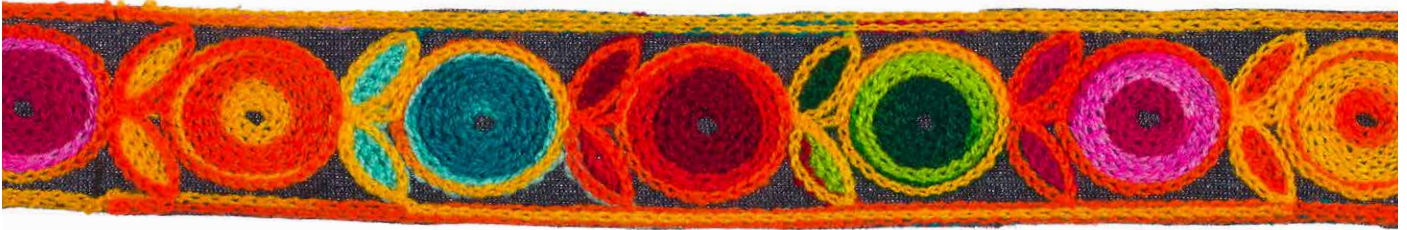

## GALONES COLORIDOS DE LANA

COLORFUL WOOL BRAIDS

col.100

Ref. 8254/30

Ancho/width: 60 mm Pack 7.8 m

Ref. 8254/60

Ancho/width: 60 mm Pack 7.8 m

Ref. 8255/60